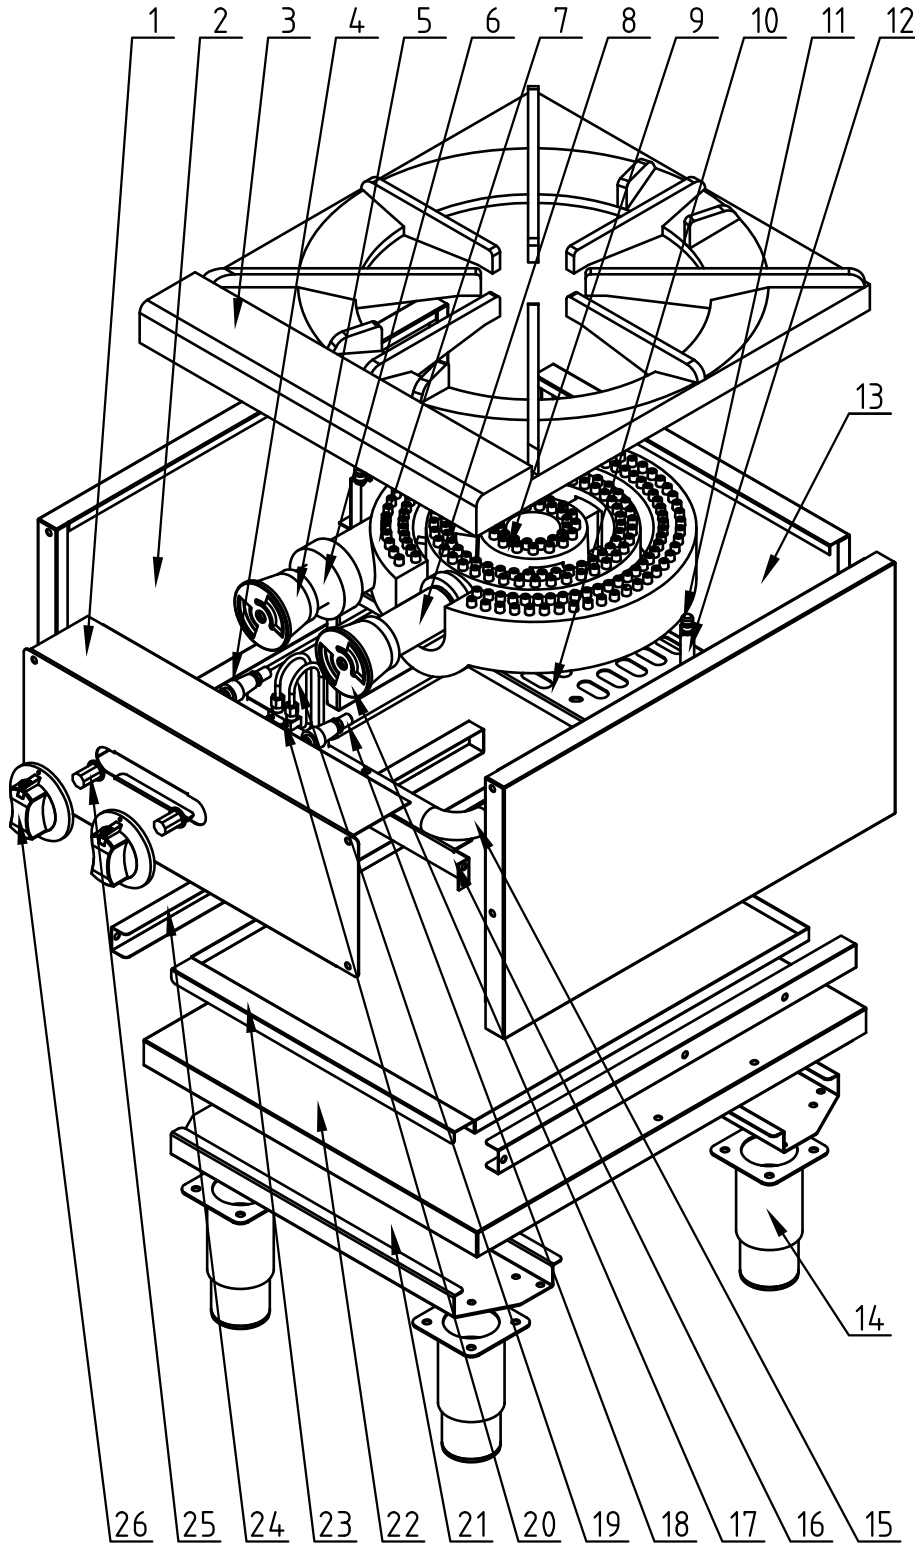

Parts Breakdown

Model CE-CN-0640-S 37525

Parts Breakdown

Model CE-CN-0640-S 37525

Item No.	Description	Position	Item No.	Description	Position	Item No.	Description	Position
70222	Front Panel for 37525	1	70231	Burner Supporter for 37525	10	70240	Gas Pilot Pipe for 37525	19
70223	Body Sides for 37525	2	70232	Pilot Igniter for 37525	11	70241	Gas Pilot Valve for 37525	20
70224	Top Grates for 37525	3	70233	Pilot Supporter for 37525	12	70242	Adjustable Feet Support for 37525	21
70225	Gas Valve for 37525	4	70234	Body Back for 37525	13	70243	Lower Body Panel for 37525	22
70226	Join Part for 37525	5	70235	Feet for 37525	14	70244	Drip Pan for 37525	23
70227	Connection Pipe-Short for 37525	6	70236	Gas Pipe for 37525	15	70245	Drip Pan Rail for 37525	24
70228	Outer Burner for 37525	7	70237	Gas Pipe Holder for 37525	16	70246	Knob Stem for 37525	25
70229	Connection Pipe-Long for 37525	8	70238	Adjustable Regulator for 37525	17	70247	Knob for 37525	26
70230	Inner Burner for 37525	9	70239	Nozzle for 37525	18			